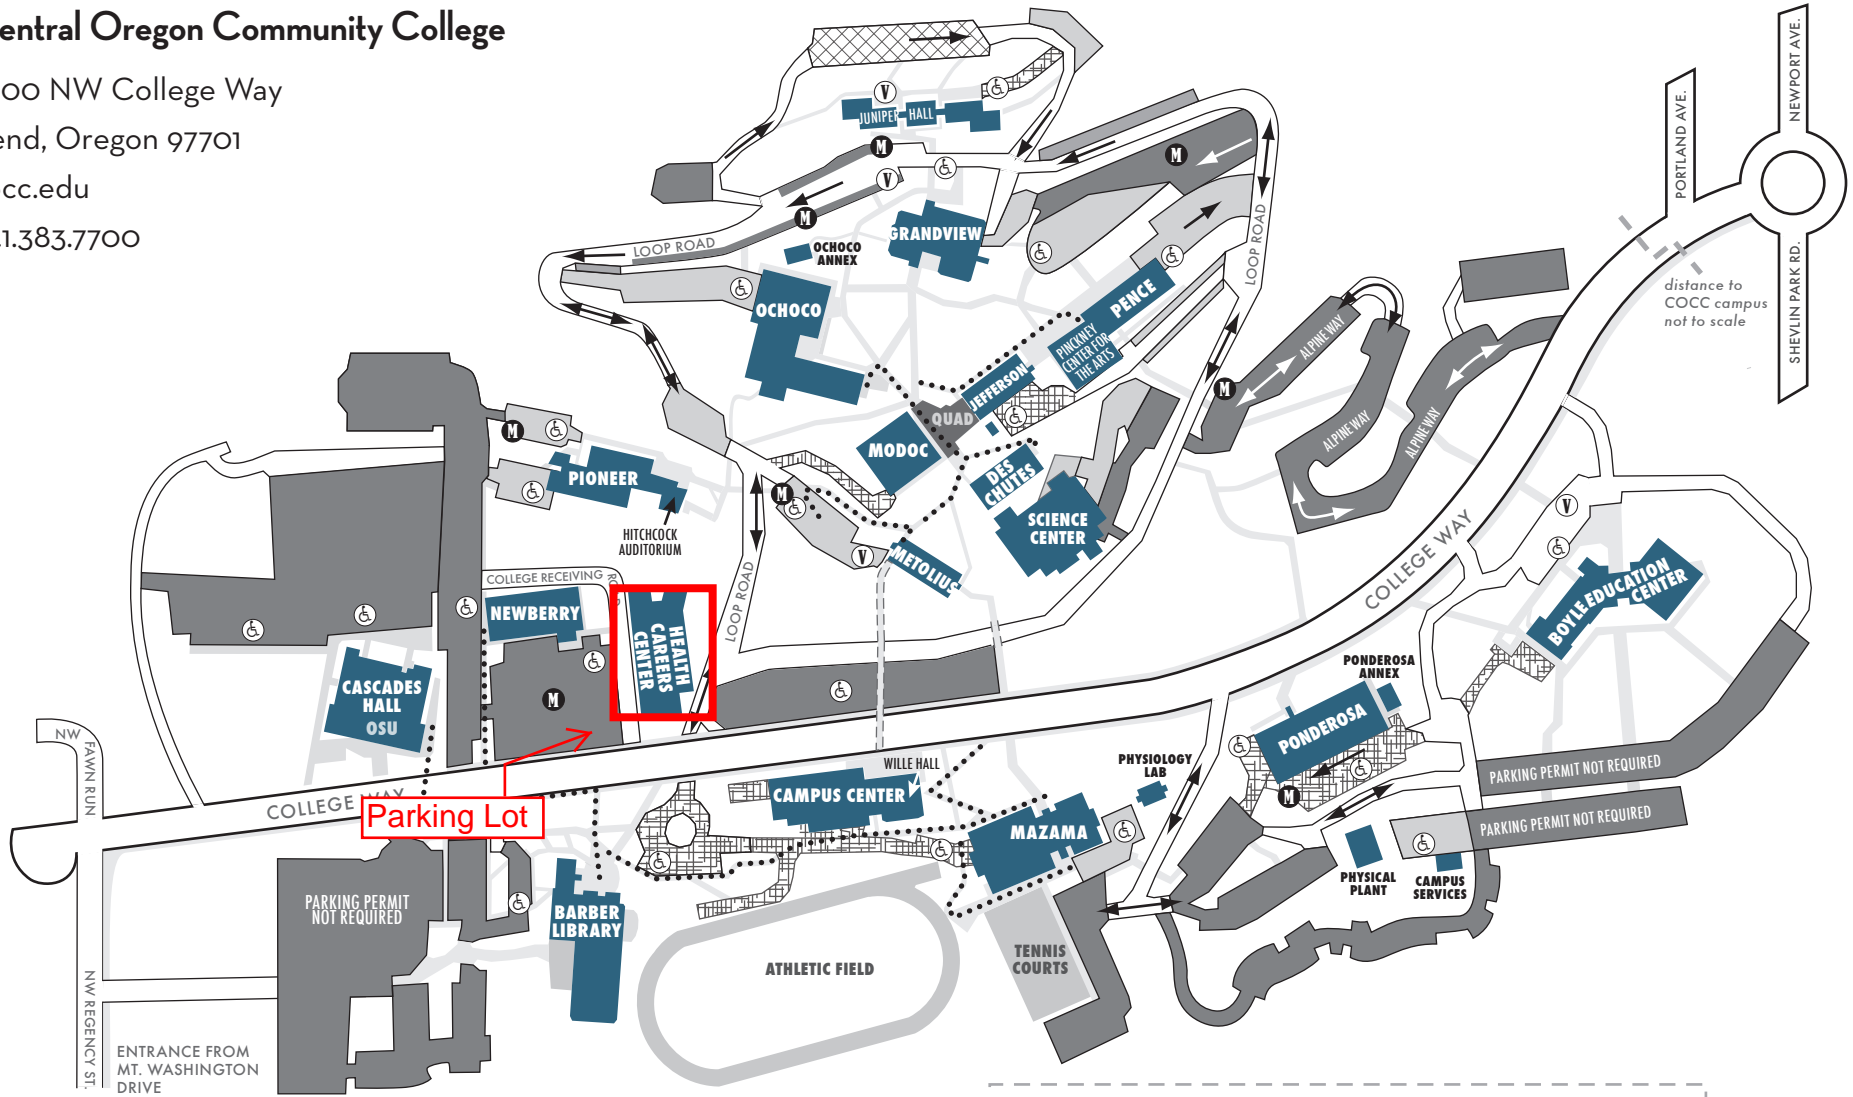

Central Oregon Community College

2600 NW College Way

Bend, Oregon 97701

cocc.edu

541.383.7700

Parking Lot

distance to COCC campus not to scale

distance to COCC campus not to scale

- ← N
- BUILDINGS
- SIDEWALKS
- STUDENT/COLLEGE PARKING
- FACULTY/STAFF PARKING
- ROADS
- ... ADA WALKWAYS
- DISABLED PARKING (state permit required)
- V VISITOR PARKING
- M MOTORCYCLE PARKING
- X JUNIPER RESIDENT PARKING
- RESTRICTED AREAS

Campus map revised November, 2013