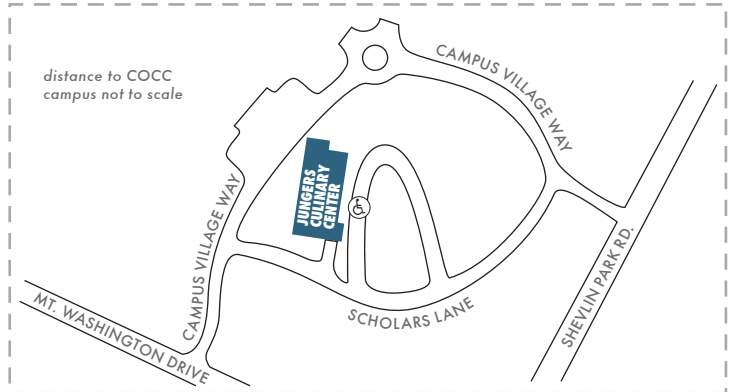

Central Oregon Community College

2600 NW College Way

Bend, Oregon 97701

cocc.edu

541.383.7700

Parking Lot

distance to COCC campus not to scale

distance to COCC campus not to scale

Campus map revised November, 2013

Where to Find It

Admissions and Records Office

Boyle Education Center - 1st floor

Adult Basic Skills/College Preparation

Metolius Hall

Allied Health

Health Careers Center