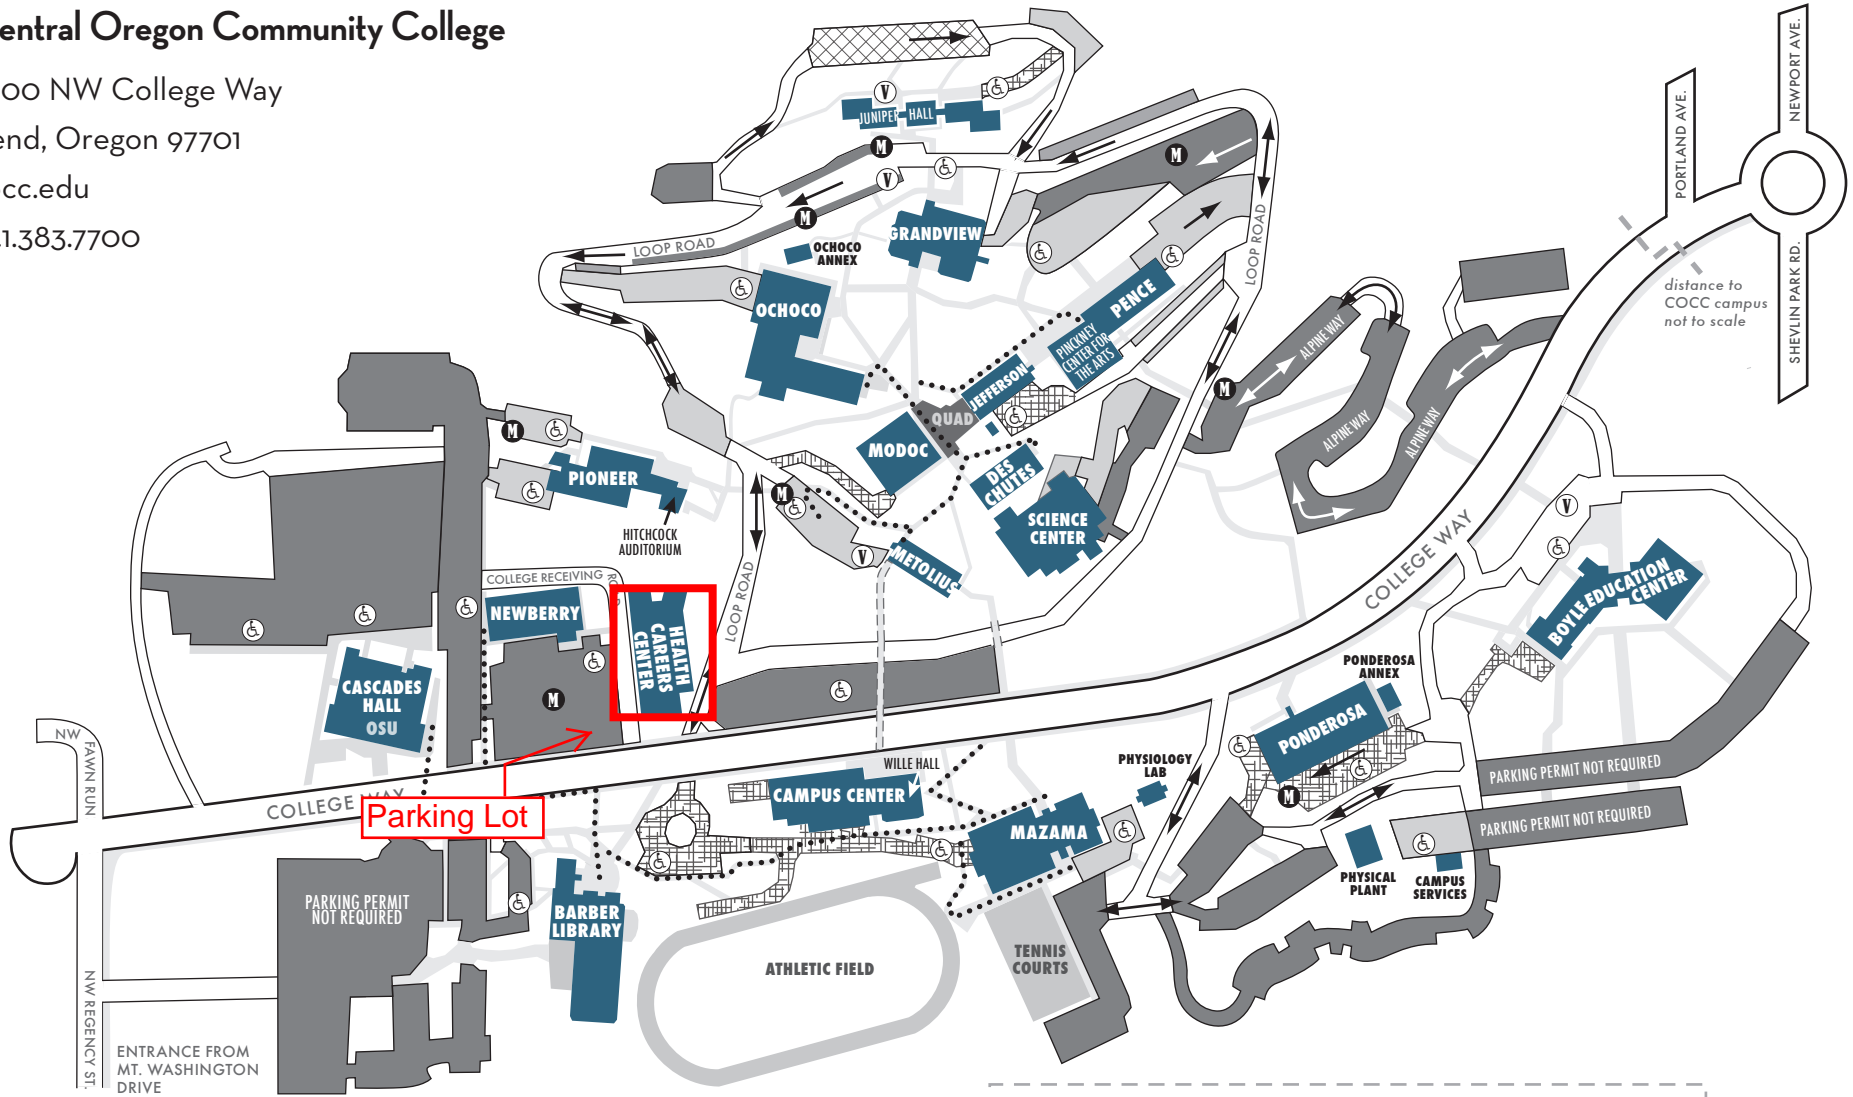

Central Oregon Community College

2600 NW College Way

Bend, Oregon 97701

cocc.edu

541.383.7700

Parking Lot

distance to COCC campus not to scale

distance to COCC campus not to scale

- ← N
- BUILDINGS
- SIDEWALKS
- STUDENT/COLLEGE PARKING
- FACULTY/STAFF PARKING
- ROADS
- ... ADA WALKWAYS
- DISABLED PARKING (state permit required)
- V VISITOR PARKING
- M MOTORCYCLE PARKING
- JUNIPER RESIDENT PARKING
- RESTRICTED AREAS

Campus map revised November, 2013